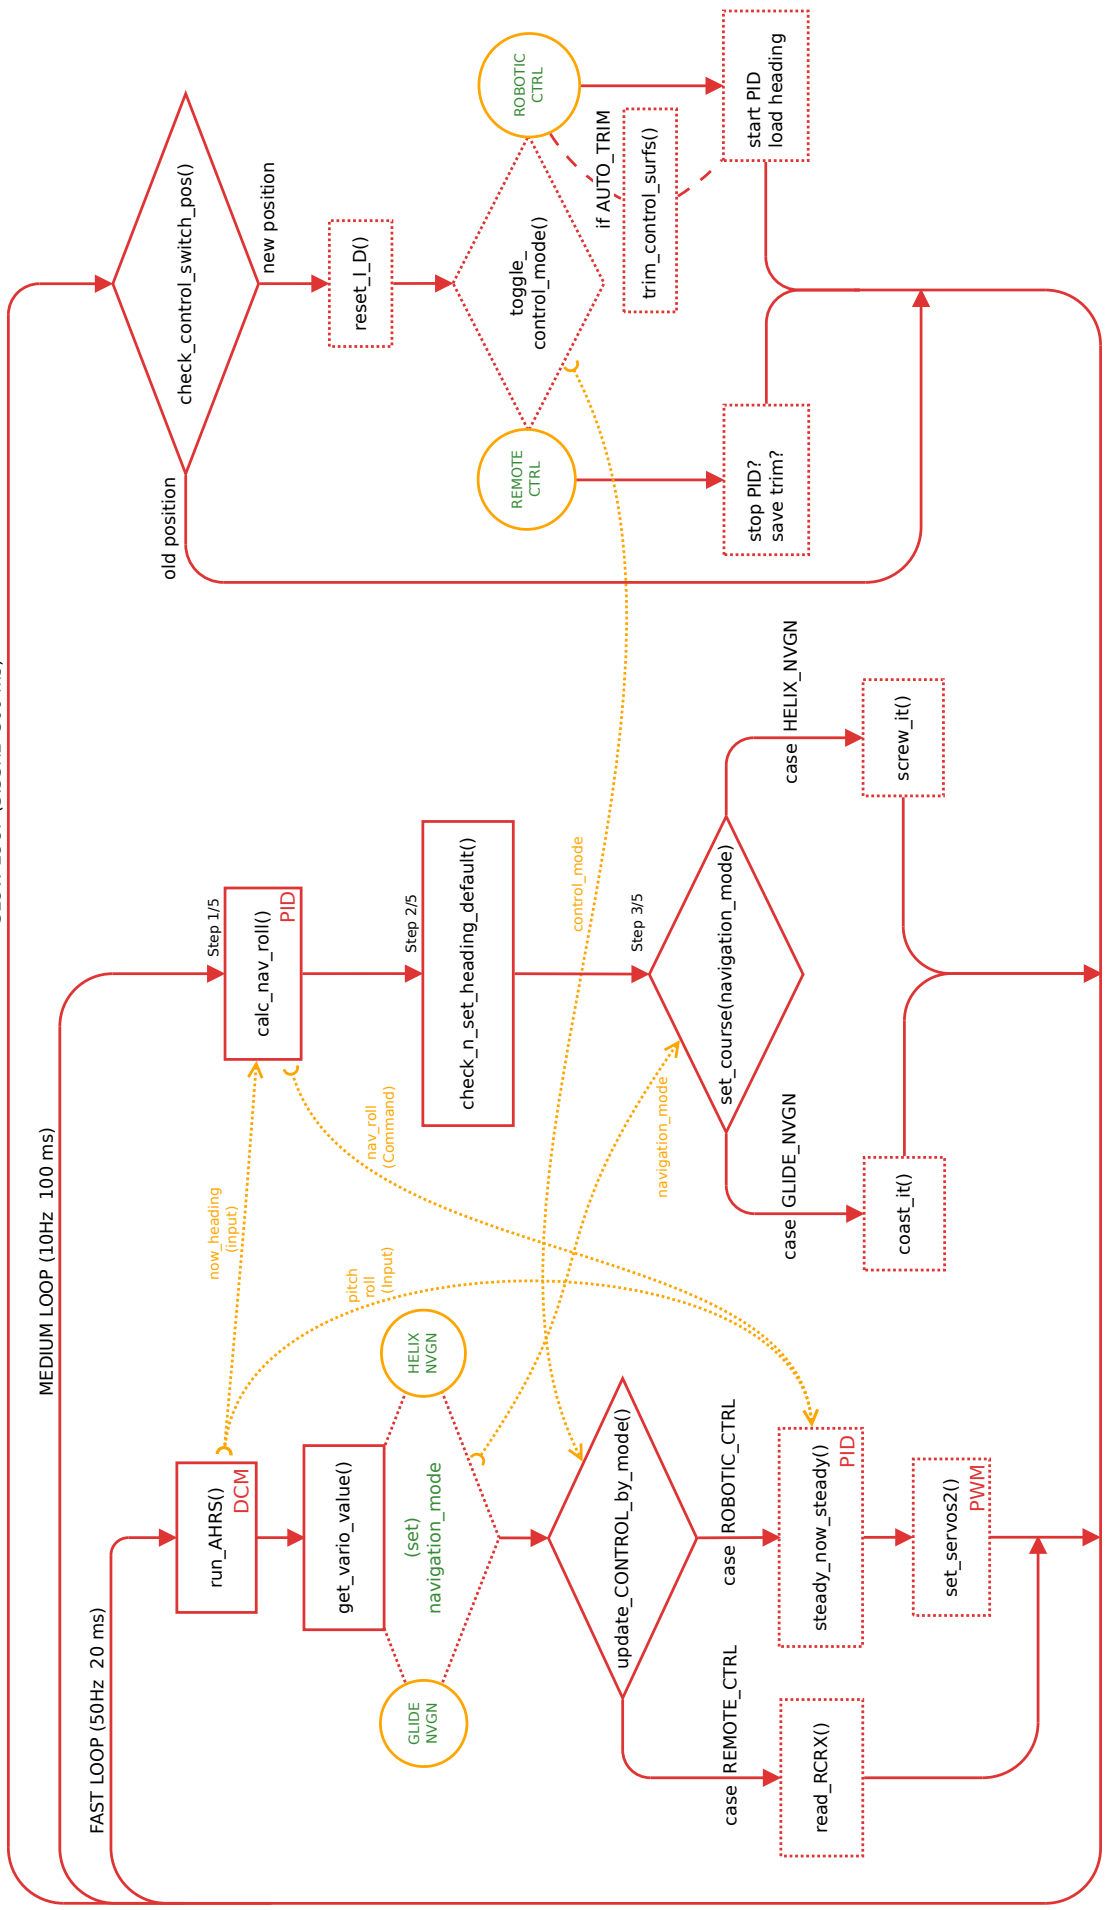

SLOW LOOP (3.33Hz 300 ms)

MEDIUM LOOP (10Hz 100 ms)

FAST LOOP (50Hz 20 ms)

BirdBrain flowchart v6